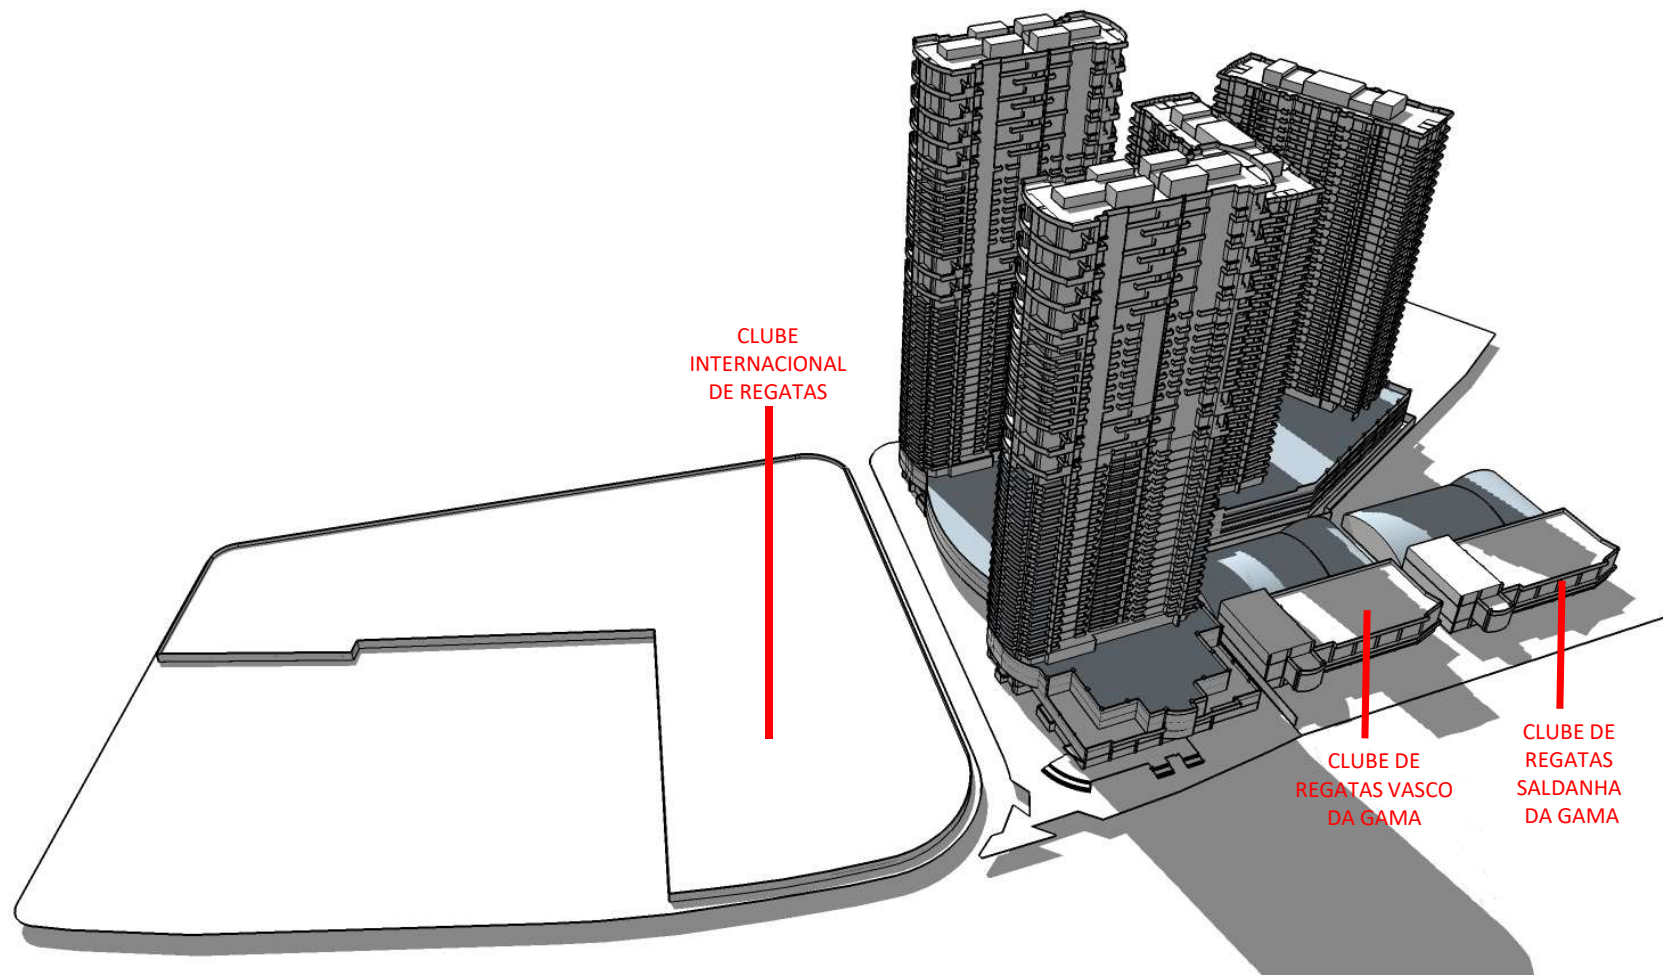

NAVEGANTES RESIDENCE - ESTUDO DE SOMBRA
UTC - 3 - JULHO - 12:00PM