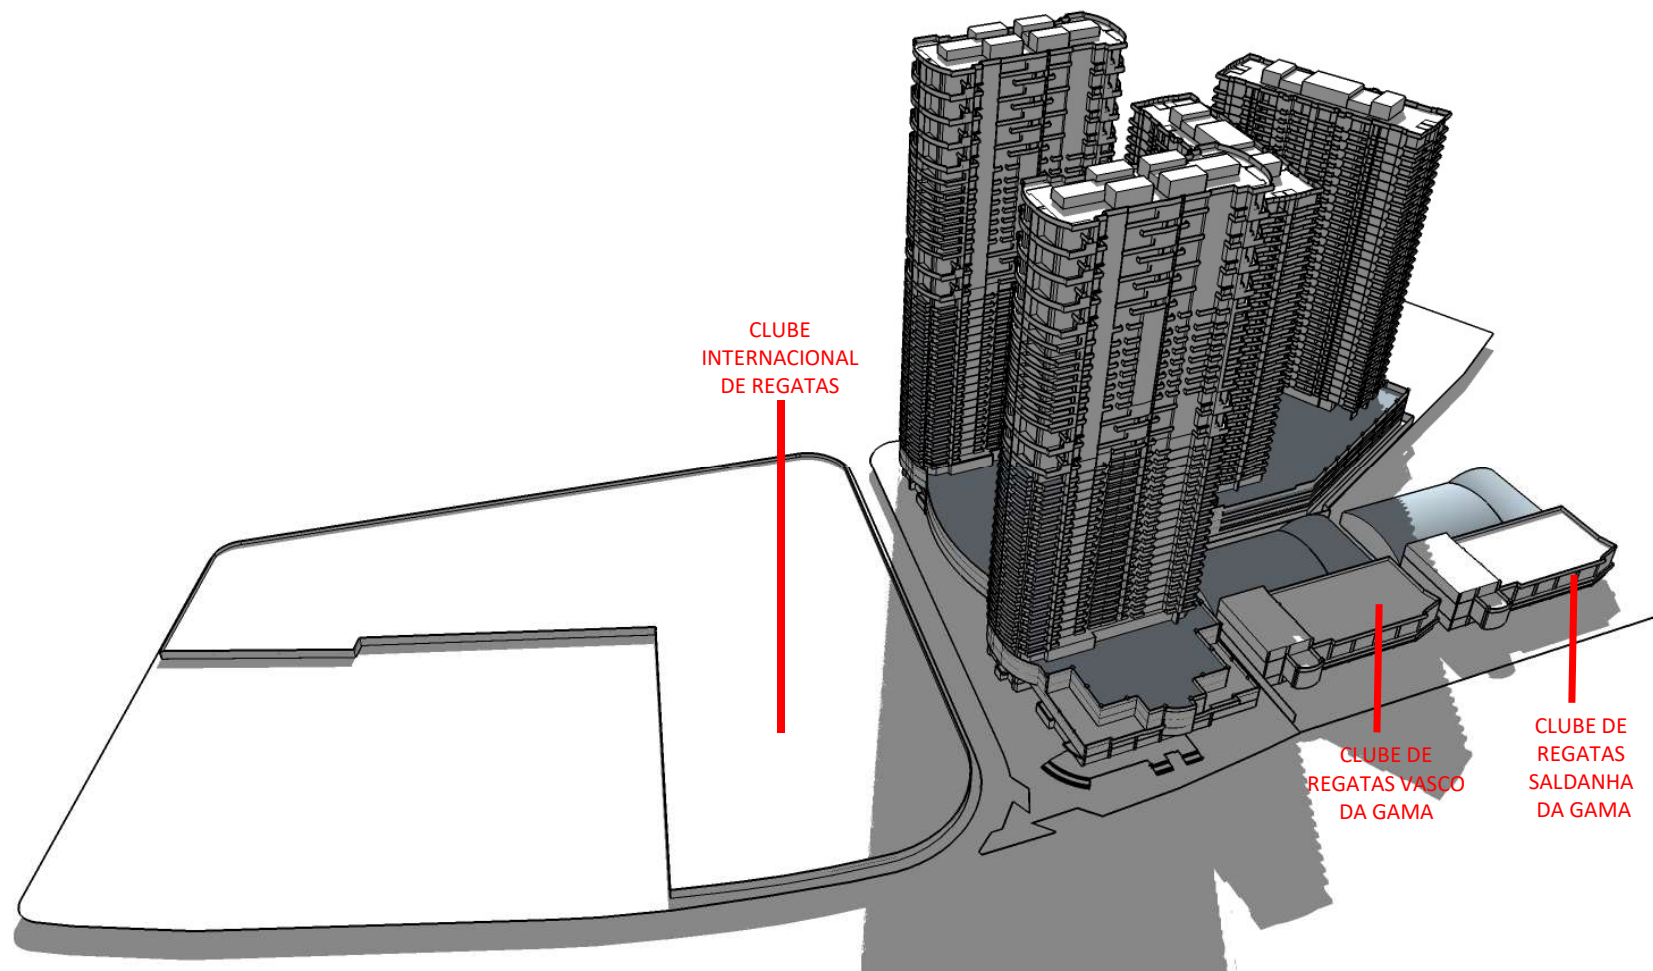

NAVEGANTES RESIDENCE - ESTUDO DE SOMBRA
UTC – 3 – JULHO - 10:00AM